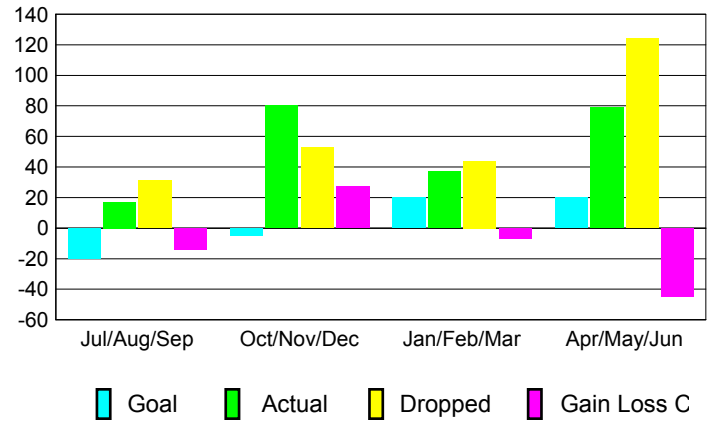

GMT: **JØRN ANDERSEN**

Location: **FINLAND**

GMT CA: **4**

CLUBS

Month	New Club Goal	Actual New Clubs	Actual Dropped Clubs	Gain/Loss of Clubs
2012-2013				
Jul/Aug/Sep	0	0	0	0
Oct/Nov/Dec	0	1	0	1
Jan/Feb/Mar	1	0	0	0
Apr/May/June	1	1	0	1
Totals	2	2	0	2

Club Results 2012-2013

Goal, New, Dropped, Gain/Loss

YTD Status Quo Clubs 2012-2013

Status Quo Clubs Compared to Status Quo Members

Club Gain/Loss 2012-2013

MEMBERSHIP

Month	Net Memb Goal	Actual New Memb	Actual Dropped Memb	Gain/Loss of Memb
2012-2013				
Jul/Aug/Sep	-20	17	31	-14
Oct/Nov/Dec	-5	80	53	27
Jan/Feb/Mar	20	37	44	-7
Apr/May/June	20	79	124	-45
Totals	15	213	252	-39

Membership Results 2012-2013

Goal, New, Dropped, Gain/Loss

Gender Comparison 2012-2013

Membership Gain/Loss 2012-2013